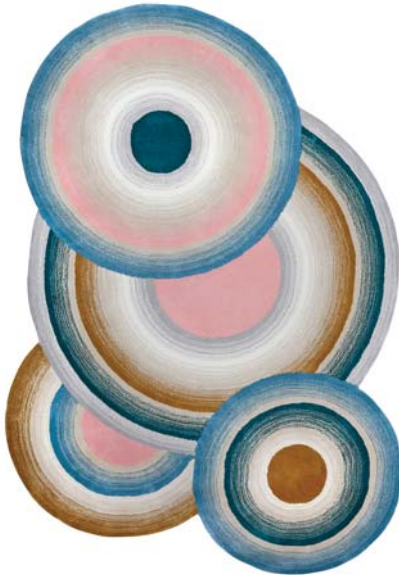

Design: Helix 001 F
Composition: 40% Wool & 60% Viscose

LOOMINOLOGY

HELIX 001 J

Design: Helix 001 J
Composition: 60% Viscose & 40% Wool

Design: Cross 001 J
Composition: 60% Viscose & 40% Wool

Design: Rock 001 M
Composition: 100% Viscose

Design: Trace 006 J
Composition: 70% Viscose & 30% Wool

LOOMINOLOGY

Lava 001 MX

Design: Lava 001 MX
Composition: 100% Viscose

Design: Cell 001 OX
Composition: 100% Viscose

Design: Circle 001 PX
Composition: 100% Viscose