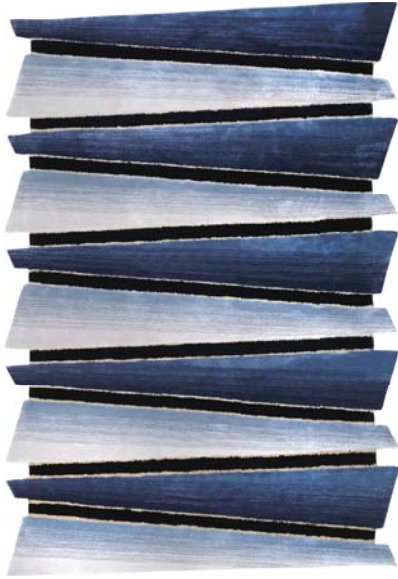

LOOMINOLOGY

PANDORA 001 VX

Design: Pandora 001 VX
Composition: 90% Viscose & 8% Wool & 2% Metallic Yarn

Design: Circle 008 VX
Composition: 100% Viscose

Design: Ovoid 001 B
Composition: 95% Viscose & 5% Wool

Design: Circle 007 N
Composition: 100% Viscose

LOOMINOLOGY

| Pleat 003 VX

Design: Pleat 003 VX
Composition: 95% Viscose & 5% Metallic Yarn

Design: Geo 005 VX
Composition: 100% Viscose

Design: Shiny 005 VX
Composition: 90% Viscose & 10% Metallic Yarn