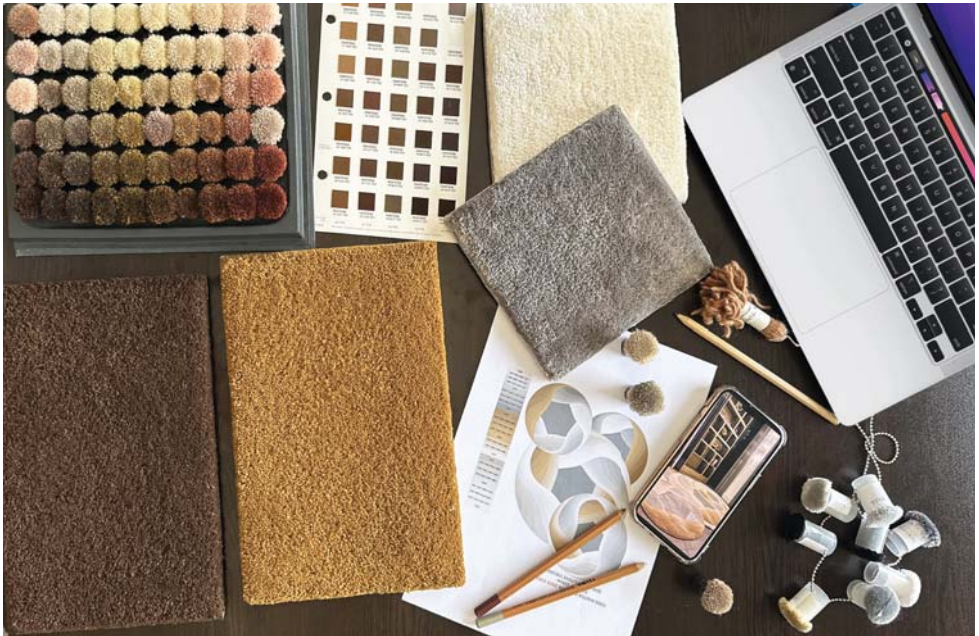

DESIGN SERVICE