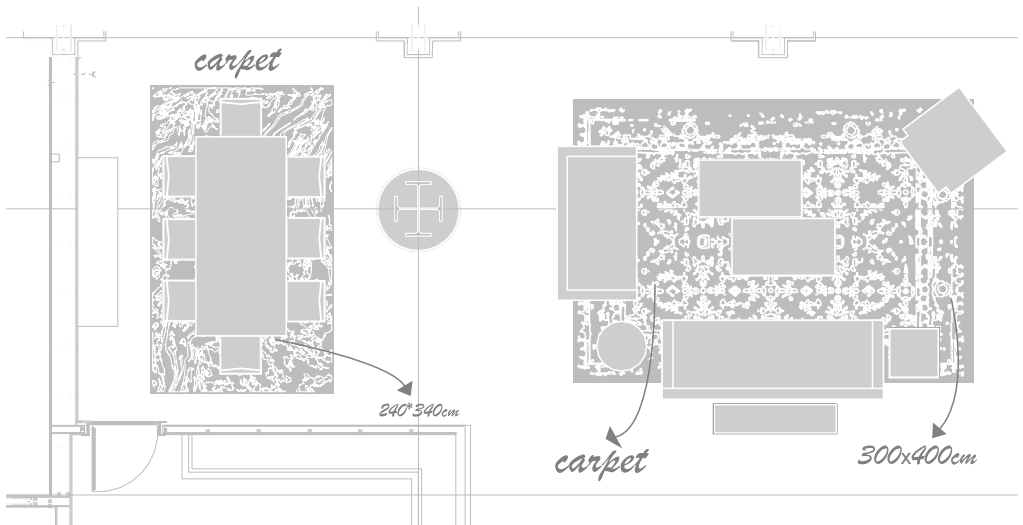

Although we are a large collection, we sometimes know that a more unique approach is needed. We encourage our customers to discover their own creativity and create a unique piece perfectly adapted to their personal style. You may customize one of your existing designs or support a completely new design. Our expert team will be delighted to guide you through this exciting process.